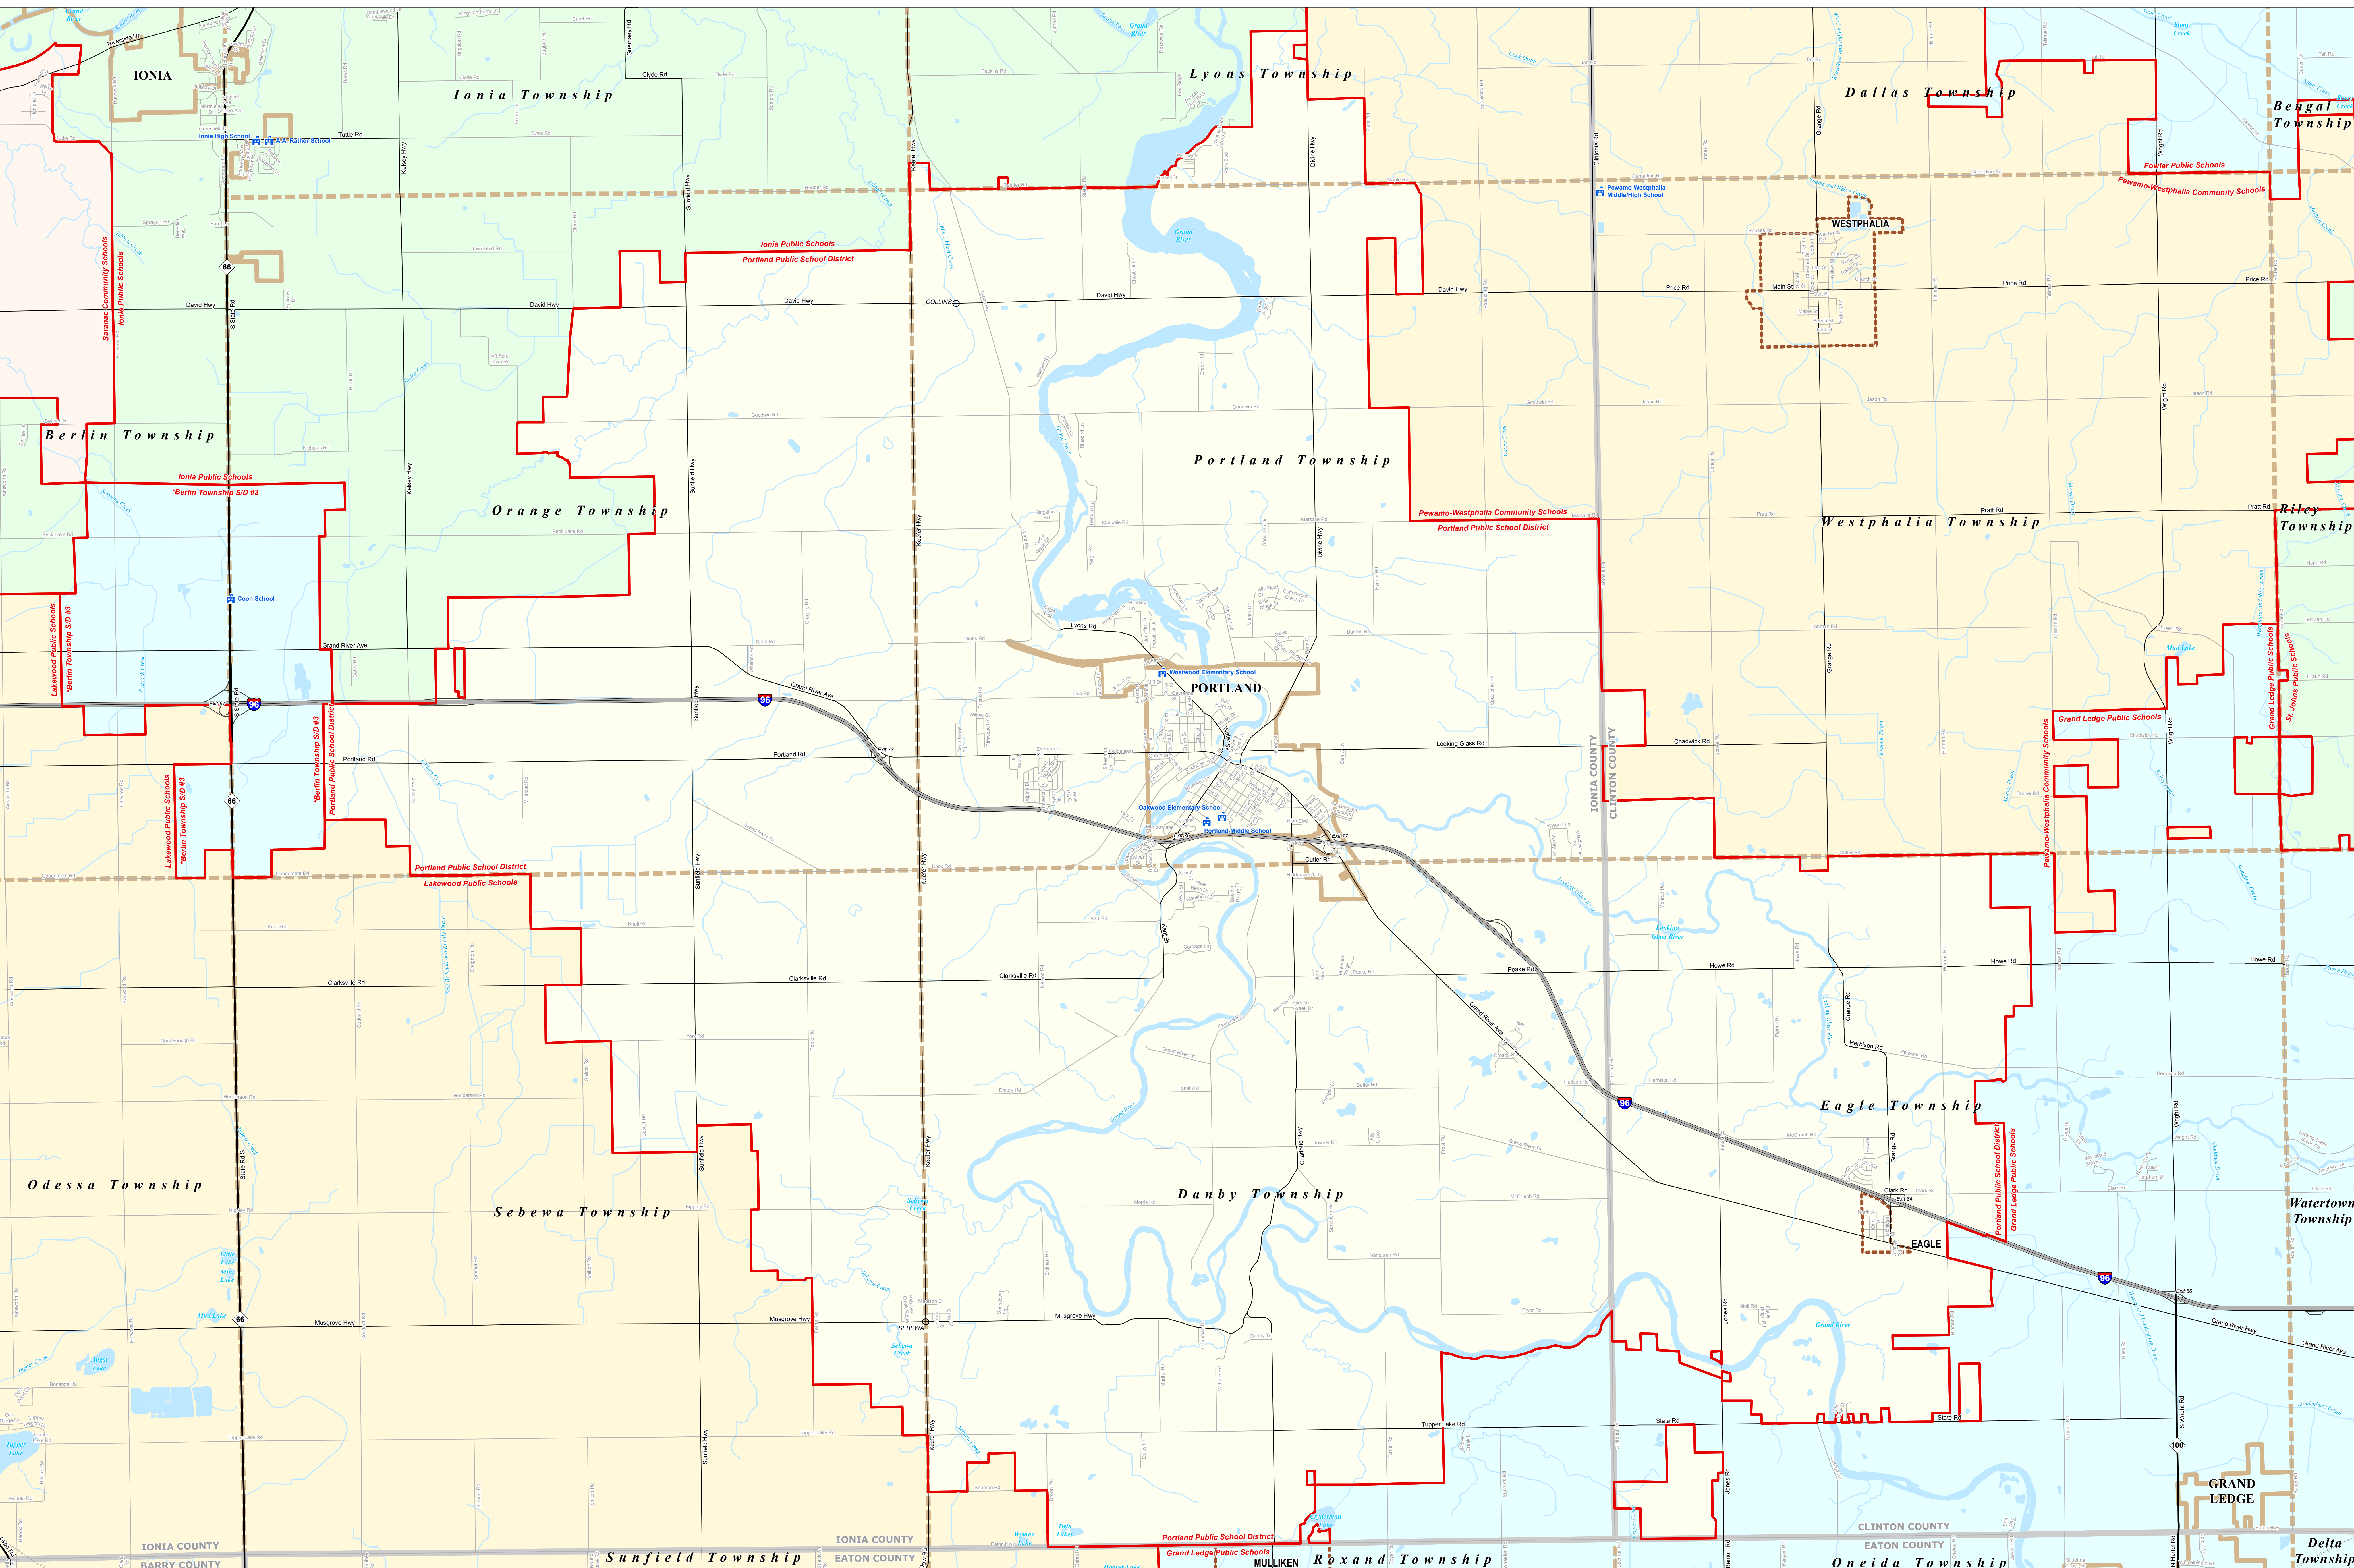

PORTLAND PUBLIC SCHOOL DISTRICT

Ionia ISD

0 0.25 0.5 1 Miles

All information presented in this publication is in the public domain and may be reproduced, reprinted, and redistributed as desired.

Legend	
School District	School
County	Water Feature
City	River, Stream, or Drain
Township	Railroad
Village	Freeway
Census Designated Place	Primary Road
	Local Road